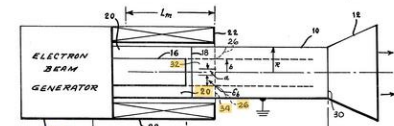

CFR.org Council on Foreign Relations
Directs Program

Lockheed GPS Satellite Tracking

(3600 – 3750 MHz)

Vircator Attacks (3920 -3935 MHz)

Cell Tower Attacks (digital beam forming @ 2300 – 2900 MHz)

Block Legal Help